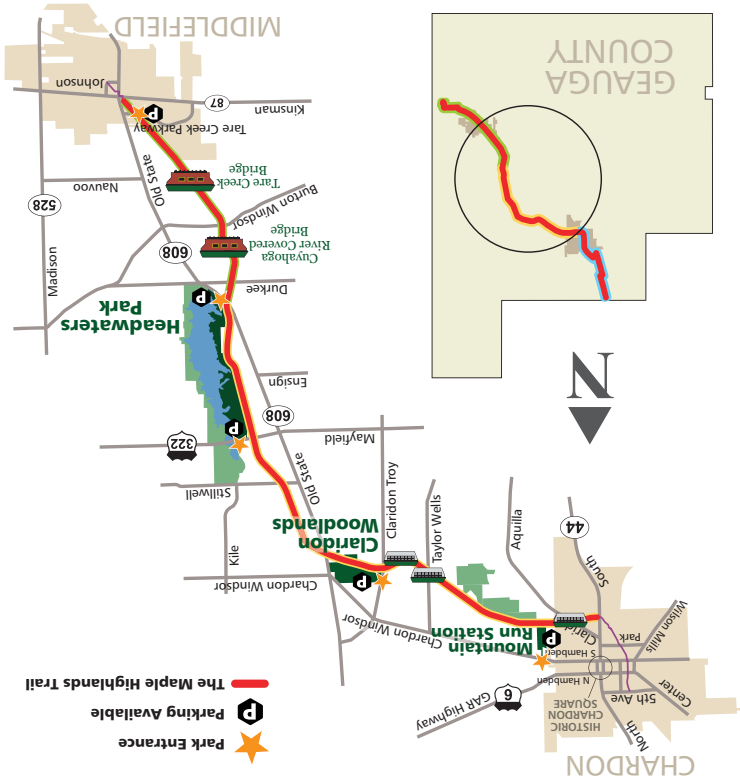

Full map of The Maple Highlands Trail is available at www.geaugaparkdistrict.org/park/the-maple-highlands-trail

Welcome to the Covered Bridge GEO Trail

Complete the puzzle and form below, then send a scan or photo of your completed passport (all written pages) to Trevor at twearstler@geaugaparkdistrict.org to claim your GEO Coin!

Word Scramble Puzzle Clue:

Alternate name for area founded three years after the state of Ohio

Word Scramble Puzzle Answer:

Word Scramble Puzzle Answer:

Name: _____

Address: _____

City/State/Zip: _____

Email: _____

Username on geocaching.com (if applicable): _____

My Earned GEO Coin Code: _____

What is a "trackable"?
Trackables are physical game pieces that move from geocache to geocache, ideally within two weeks. Activate your GEO Coin's code at www.geocaching.com/track to create your trackable coin's details page. Then give your trackable coin a goal and drop it into a geocache to send it on its way. You will be notified every time another geocacher logs it!

Once verified, you can pick up your trackable coin (limit one per person) at The West Woods Nature Center. You can then activate your coin using the cache details in your confirmation email.

On this passport, unscramble the codes to solve the puzzle on the back, and submit your completed passport to earn a limited edition trackable GEO Coin!