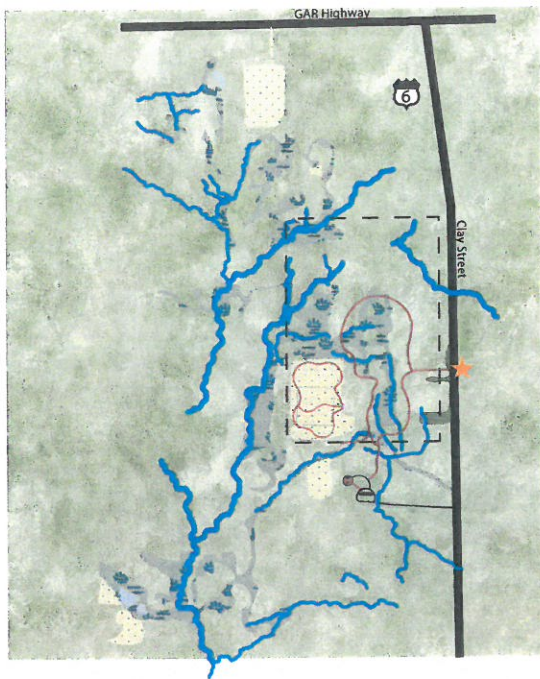

OBSERVATORY PARK PILOT PROGRAM | SNOWMOBILE TRAIL

TRAILS	MILES
Planetary Trail	0.85
Weather Trail	0.25
Nassau Connector Trail	0.67
Woodland Loop Trail	1.85
SNOWMOBILE LOOP	
One-Way Directional Arrow	
Two-Way Directional Arrow	